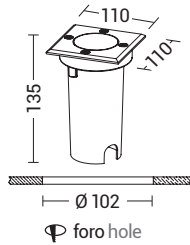

carrabile
max Kg 2000 - max 25Km/h
drive over
max Kg 2000 - max 25Km/h

Codice Code		Potenza Wattage	Dimensioni mm Dimensions mm	€
6613	GU10	1x8W LED max	110 x 110 x 135	59,90

Acciaio satinato
Satin steel