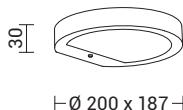

SOON

Cavo USB-C per la ricarica e gancio per attacco a parete inclusi
USB-C charging cable and hook for wall installation included

AN

Codice Code	CCT	Flusso lm Flux lm	Potenza Wattage	Ricarica solare Solar recharge	Ricarica USB Recharge USB	Durata Life	Dimensioni mm Dimensions mm	€
SOO101AN	3000K	196	2,2W	15 h	5/6 h	11 h	140 x 140 x 325	144,50
SOO102AN	3000K	196	2,2W	15 h	5/6 h	11 h	140 x 140 x 525	154,20

NAP

AN

Codice Code	CCT	Flusso lm Flux lm	Potenza Wattage	Ricarica solare Solar recharge	Durata Life	Dimensioni mm Dimensions mm	€
NAP002AN	3000K	185	2,2W	5/7 h	3 h (100%) - 20 h (15%)	Ø200 x 187 x 30	99,40

AN

Codice Code	CCT	Flusso lm Flux lm	Potenza Wattage	Ricarica solare Solar recharge	Durata Life	Dimensioni mm Dimensions mm	€
NAP001AN	3000K	185	2,2W	5/7 h	3 h (100%) - 20 h (15%)	Ø200 x 650	144,50