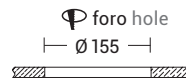

KIP

B

Codice Code	CCT	Flusso lm Flux lm	Potenza Wattage	Dimensioni mm Dimensions mm	€
KIP201	3000K	380	6W	Ø120 x 23	12,50
KIP202	4000K	400	6W	Ø120 x 23	12,50
KIP203	3000K	900	12W	Ø120 x 23	19,50
KIP204	4000K	920	12W	Ø120 x 23	19,50
KIP205	3000K	1450	18W	Ø120 x 23	24,30
KIP206	4000K	1475	18W	Ø120 x 23	24,30

B

Codice Code	CCT	Flusso lm Flux lm	Potenza Wattage	Dimensioni mm Dimensions mm	€
KIP211	3000K	380	6W	120 x 120 x 23	13,50
KIP212	4000K	400	6W	120 x 120 x 23	13,50
KIP213	3000K	900	12W	170 x 170 x 23	20,40
KIP214	4000K	920	12W	170 x 170 x 23	20,40
KIP215	3000K	1450	18W	220 x 220 x 23	25,70
KIP216	4000K	1475	18W	220 x 220 x 23	25,70