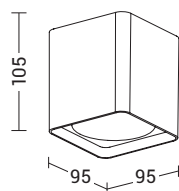

B	GR	AN			
Codice Code	GU10	Potenza Wattage	Dimensioni mm Dimensions mm	€	€	€
KUB006XX	GU10	1x7W LED max	95 x 95 x 105	69,60	69,60	69,60