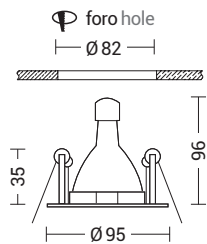

Codice Code		Potenza Wattage	Dimensioni mm Dimensions mm	B	GR	CR	N	NO
205984-XX	GU10	1x50W max	Ø95 x 35	€	€	€	€	€
				18,80	18,80	19,80	18,80	19,80