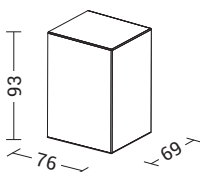

BOX

MONOEMISSIONE DIRECT LIGHT