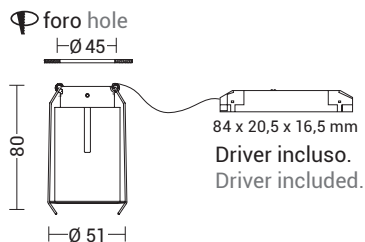

BB	B	N
Codice Code	€	€	€
CCT			
Flusso lm Flux lm			
Potenza Wattage			
Dimensioni mm Dimensions mm			
MIC004XX	59,90	59,90	59,90

Codice Code	CCT	Flusso lm Flux lm	Potenza Wattage	Dimensioni mm Dimensions mm
MIC004XX	3000K	550	7,5W	Ø51 x 80