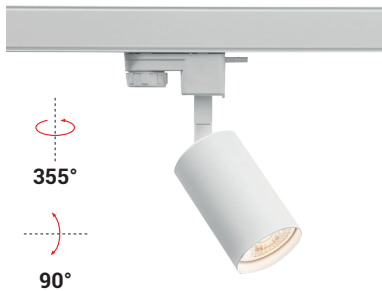

Trifase/Threephase

Codice Code		Potenza Wattage	Dimensioni mm Dimensions mm	B	N
MAN001XX	GU10	1x50W max	Ø54 x 90 x 148	€ 48,8	€ 48,8