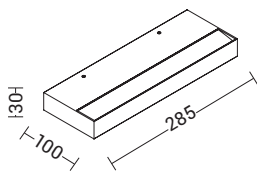

BIEMISSIONE DIRECT-INDIRECT LIGHT

Codice Code	CCT	Flusso lm Flux lm	Potenza Wattage	Dimensioni mm Dimensions mm	B €	N €	OR €
BTT002XX	2700-3000-4000K	4000	36,5W	285 x 100 x 30	199,50	199,50	199,50