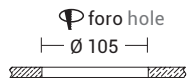

KIP

B

Codice Code	CCT	Flusso lm Flux lm	Potenza Wattage	Dimensioni mm Dimensions mm	€
KIP201	3000K	380	6W	Ø120 x 23	12,50
KIP202	4000K	400	6W	Ø120 x 23	12,50
KIP203	3000K	900	12W	Ø120 x 23	19,50
KIP204	4000K	920	12W	Ø120 x 23	19,50
KIP205	3000K	1450	18W	Ø120 x 23	24,30
KIP206	4000K	1475	18W	Ø120 x 23	24,30

B

Codice Code	CCT	Flusso lm Flux lm	Potenza Wattage	Dimensioni mm Dimensions mm	€
KIP211	3000K	380	6W	120 x 120 x 23	13,50
KIP212	4000K	400	6W	120 x 120 x 23	13,50
KIP213	3000K	900	12W	170 x 170 x 23	20,40
KIP214	4000K	920	12W	170 x 170 x 23	20,40
KIP215	3000K	1450	18W	220 x 220 x 23	25,70
KIP216	4000K	1475	18W	220 x 220 x 23	25,70