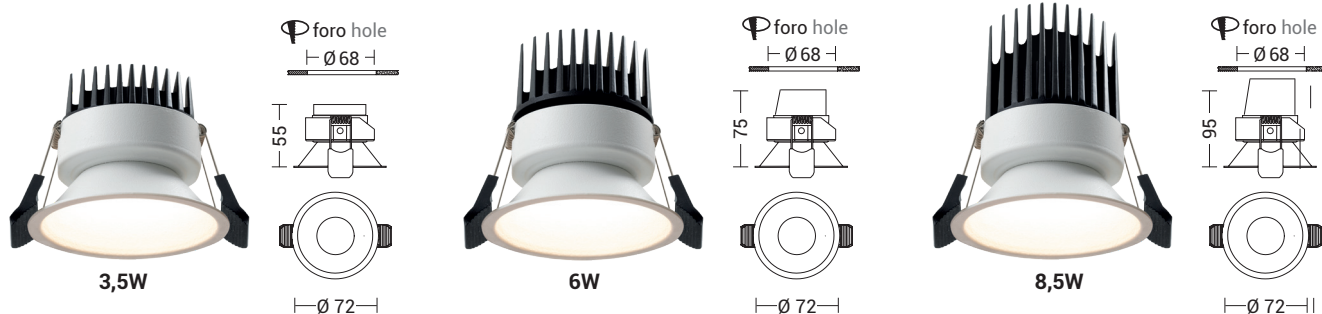

RASTER

Codice Code	CCT	Flusso lm Flux lm	Potenza Wattage	Ottica Optics	Dimensioni mm Dimensions mm	B €	N €
RASR3W2715XX	2700K	560	3,5W - 200 mA	15°	Ø72 x 55	50,90	50,90
RASR3W3015XX	3000K	600	3,5W - 200 mA	15°	Ø72 x 55	50,90	50,90
RASR3W4015XX	4000K	650	3,5W - 200 mA	15°	Ø72 x 55	50,90	50,90
RASR3W2736XX	2700K	560	3,5W - 200 mA	36°	Ø72 x 55	50,90	50,90
RASR3W3036XX	3000K	600	3,5W - 200 mA	36°	Ø72 x 55	50,90	50,90
RASR3W4036XX	4000K	650	3,5W - 200 mA	36°	Ø72 x 55	50,90	50,90
RASR3W2760XX	2700K	560	3,5W - 200 mA	60°	Ø72 x 55	50,90	50,90
RASR3W3060XX	3000K	600	3,5W - 200 mA	60°	Ø72 x 55	50,90	50,90
RASR3W4060XX	4000K	650	3,5W - 200 mA	60°	Ø72 x 55	50,90	50,90
RASR6W2715XX	2700K	930	6W - 350 mA	15°	Ø72 x 75	54,90	54,90
RASR6W3015XX	3000K	1000	6W - 350 mA	15°	Ø72 x 75	54,90	54,90
RASR6W4015XX	4000K	1070	6W - 350 mA	15°	Ø72 x 75	54,90	54,90
RASR6W2736XX	2700K	930	6W - 350 mA	36°	Ø72 x 75	54,90	54,90
RASR6W3036XX	3000K	1000	6W - 350 mA	36°	Ø72 x 75	54,90	54,90
RASR6W4036XX	4000K	1070	6W - 350 mA	36°	Ø72 x 75	54,90	54,90
RASR6W2760XX	2700K	930	6W - 350 mA	60°	Ø72 x 75	54,90	54,90
RASR6W3060XX	3000K	1000	6W - 350 mA	60°	Ø72 x 75	54,90	54,90
RASR6W4060XX	4000K	1070	6W - 350 mA	60°	Ø72 x 75	54,90	54,90
RASR8W2715XX	2700K	1420	8,5W - 250 mA	15°	Ø72 x 95	57,90	57,90
RASR8W3015XX	3000K	1500	8,5W - 250 mA	15°	Ø72 x 95	57,90	57,90
RASR8W4015XX	4000K	1584	8,5W - 250 mA	15°	Ø72 x 95	57,90	57,90
RASR8W2736XX	2700K	1420	8,5W - 250 mA	36°	Ø72 x 95	57,90	57,90
RASR8W3036XX	3000K	1500	8,5W - 250 mA	36°	Ø72 x 95	57,90	57,90
RASR8W4036XX	4000K	1584	8,5W - 250 mA	36°	Ø72 x 95	57,90	57,90
RASR8W2760XX	2700K	1420	8,5W - 250 mA	60°	Ø72 x 95	57,90	57,90
RASR8W3060XX	3000K	1500	8,5W - 250 mA	60°	Ø72 x 95	57,90	57,90
RASR8W4060XX	4000K	1584	8,5W - 250 mA	60°	Ø72 x 95	57,90	57,90