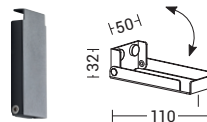

SOON

Cavo USB-C per la ricarica e gancio per attacco a parete inclusi
USB-C charging cable and hook for wall installation included