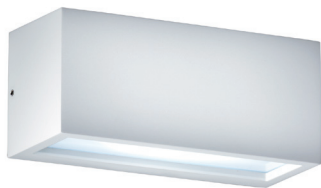

GUAVA

Codice Code	CCT	Flusso lm Flux lm	Potenza Wattage	Dimensioni mm Dimensions mm	B	GR	AN	MA
GUA001XX	3000K	1750	12W	247 x 118 x 100	€ 122,30	€ 122,30	€ 122,30	€ 122,30
GUA002XX	4000K	1850	12W	247 x 118 x 100	€ 122,30	€ 122,30	€ 122,30	€ 122,30