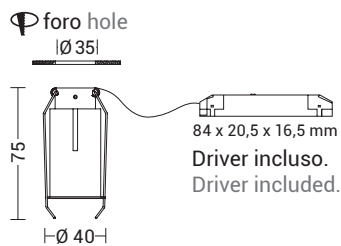

BB	B	N
Codice Code	€	€	€
CCT			
Flusso lm Flux lm			
Potenza Wattage			
Dimensioni mm Dimensions mm			
MIC003XX	49,90	49,90	49,90

Codice Code	CCT	Flusso lm Flux lm	Potenza Wattage	Dimensioni mm Dimensions mm
MIC003XX	3000K	390	5W	Ø40 x 75