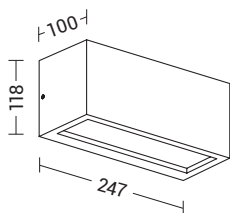

GUAVA

Codice Code	CCT	Flusso lm Flux lm	Potenza Wattage	Dimensioni mm Dimensions mm	B	GR	AN	MA
GUA001XX	3000K	1750	12W	247 x 118 x 100	€ 122,30	€ 122,30	€ 122,30	€ 122,30
GUA002XX	4000K	1850	12W	247 x 118 x 100	€ 122,30	€ 122,30	€ 122,30	€ 122,30