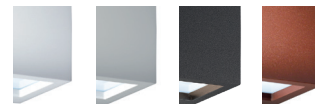

GUAVA

Codice Code	CCT	Flusso lm Flux lm	Potenza Wattage	Dimensioni mm Dimensions mm	B	GR	AN	MA
GUA001XX	3000K	1750	12W	247 x 118 x 100	€ 122,30	€ 122,30	€ 122,30	€ 122,30
GUA002XX	4000K	1850	12W	247 x 118 x 100	€ 122,30	€ 122,30	€ 122,30	€ 122,30