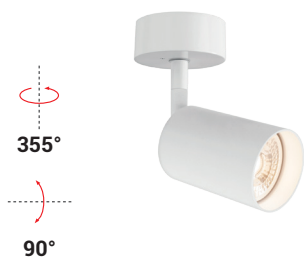

# MANUKA

Codice Code		Potenza Wattage	Dimensioni mm Dimensions mm	B €	N €
<b>MAN002XX</b>	GU10	1x50W max	Ø54 x 90 x 166	52,90	52,90

Codice Code		Potenza Wattage	Dimensioni mm Dimensions mm	B €	N €
<b>MAN004XX</b>	GU10	2x50W max	300 x 50 x 166	69,40	69,40