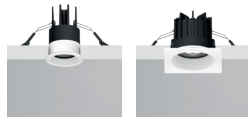

INDICE INDEX

4 MANUKA

6 MANUKA mini

7 HEDIN

8 RASTER

11 MICRO

12 MEGA *evo*

13 HOST

13 VIRTUAL

14 NET

15 KIP

16 THERA

17 WIKI

18 REDI

19 AGAR

20 LUNA

20 DART

21 ARGO

22 ARGO mini

23 ARGO PIVOT

23 ENSO

24 KIP

24 HELIKA