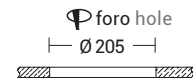

KIP

B

Codice Code	CCT	Flusso lm Flux lm	Potenza Wattage	Dimensioni mm Dimensions mm	€
KIP201	3000K	380	6W	Ø120 x 23	12,50
KIP202	4000K	400	6W	Ø120 x 23	12,50
KIP203	3000K	900	12W	Ø120 x 23	19,50
KIP204	4000K	920	12W	Ø120 x 23	19,50
KIP205	3000K	1450	18W	Ø120 x 23	24,30
KIP206	4000K	1475	18W	Ø120 x 23	24,30

B

Codice Code	CCT	Flusso lm Flux lm	Potenza Wattage	Dimensioni mm Dimensions mm	€
KIP211	3000K	380	6W	120 x 120 x 23	13,50
KIP212	4000K	400	6W	120 x 120 x 23	13,50
KIP213	3000K	900	12W	170 x 170 x 23	20,40
KIP214	4000K	920	12W	170 x 170 x 23	20,40
KIP215	3000K	1450	18W	220 x 220 x 23	25,70
KIP216	4000K	1475	18W	220 x 220 x 23	25,70