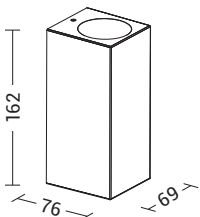

Codice Code		Potenza Wattage	Dimensioni mm Dimensions mm	B	GR	AN
				€	€	€
BOX002XX	GU10	1x7W LED max	69 x 93 x 76	59,20	59,20	59,20

BIEMISSIONE DIRECT-INDIRECT LIGHT

Codice Code		Potenza Wattage	Dimensioni mm Dimensions mm	B	GR	AN
				€	€	€
BOX001XX	GU10	2x7W LED max	69 x 162 x 76	72,90	72,90	72,90