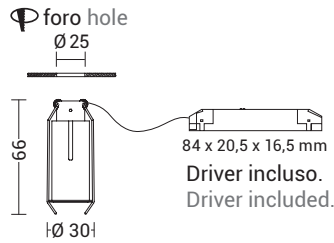

MICRO

	BB	B	N
Codice Code	€	€	€
CCT			
Flusso lm Flux lm			
Potenza Wattage			
Dimensioni mm Dimensions mm			
MIC002XX	42,90	42,90	42,90

Codice Code	CCT	Flusso lm Flux lm	Potenza Wattage	Dimensioni mm Dimensions mm
MIC002XX	3000K	240	3W	Ø30 x 66