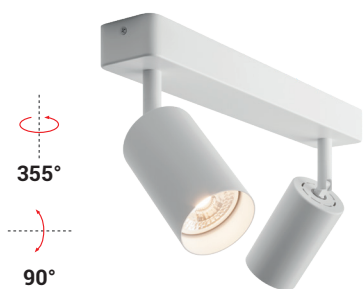

# MANUKA

Codice Code		Potenza Wattage	Dimensioni mm Dimensions mm	B €	N €
<b>MAN002XX</b>	GU10	1x50W max	Ø54 x 90 x 166	52,90	52,90

Codice Code		Potenza Wattage	Dimensioni mm Dimensions mm	B €	N €
<b>MAN004XX</b>	GU10	2x50W max	300 x 50 x 166	69,40	69,40