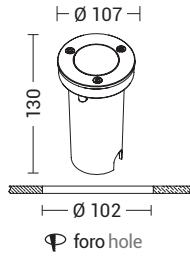

PASCAL

carrabile
max Kg 2000 - max 25Km/h
drive over
max Kg 2000 - max 25Km/h

Codice Code		Potenza Wattage	Dimensioni mm Dimensions mm	€
6612	GU10	1x8W LED max	Ø107 x 130	55,90

Acciaio satinato
Satin steel