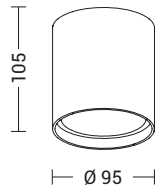

B	GR	AN			
Codice Code	GU10	Potenza Wattage	Dimensioni mm Dimensions mm	€	€	€
KUB005XX	GU10	1x7W LED max	Ø95 x 105	69,60	69,60	69,60