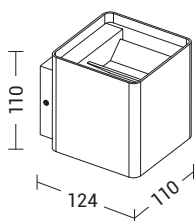

GHEE *evo*

Codice Code	CCT	Flusso lm Flux lm	Potenza Wattage	Dimensioni mm Dimensions mm	B	GR	AN	CO	V
					€	€	€	€	€
GEE001XX	3000K	900	10W	110 x 124 x 110	112,50	112,50	112,50	112,50	112,50
GEE002XX	4000K	1000	10W	110 x 124 x 110	112,50	112,50	112,50	112,50	112,50