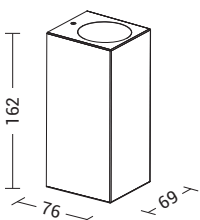

Codice Code		Potenza Wattage	Dimensioni mm Dimensions mm	B €	GR €	AN €
BOX002XX	GU10	1x7W LED max	69 x 93 x 76	62,00	62,00	62,00

BIEMISSIONE DIRECT-INDIRECT LIGHT