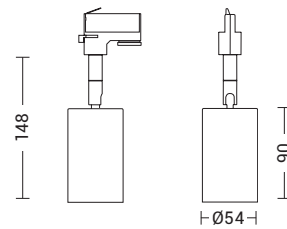

# MANUKA

Codice Code		Potenza Wattage	Dimensioni mm Dimensions mm	B €	N €
<b>MAN002XX</b>	GU10	1x50W max	Ø54 x 90 x 166	52,00	52,00

## Trifase/Threephase

Codice Code		Potenza Wattage	Dimensioni mm Dimensions mm	B €	N €
<b>MAN001XX</b>	GU10	1x50W max	Ø54 x 90 x 148	48,00	48,00