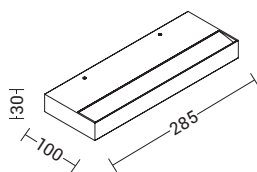

BETTY

MONOEMISSIONE DIRECT LIGHT

Codice Code	CCT	Flusso lm Flux lm	Potenza Wattage	Dimensioni mm Dimensions mm	B €	N €
BTT001XX	2700-3000-4000K	2800	25W	285 x 100 x 30	179,00	179,00

BIEMISSIONE DIRECT-INDIRECT LIGHT