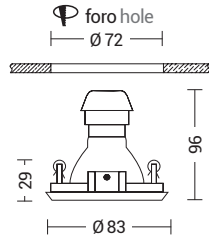

THERA

Codice Code		Potenza Wattage	Dimensioni mm Dimensions mm
5128-XX	GU10	1x50W max	Ø83 x 29

B	GR	CR	N	NO	OL
€	€	€	€	€	€
16,00	16,00	17,00	16,00	17,00	17,00