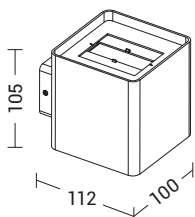

GHEE

Codice Code	CCT	Flusso lm Flux lm	Potenza Wattage	Dimensioni mm Dimensions mm	B	GR	AN	MA
					€	€	€	€
A.20084-XX-C	3000K	1370	10W	100 x 112 x 105	125,00	125,00	125,00	125,00
A.20084-XX	4000K	1470	10W	100 x 112 x 105	125,00	125,00	125,00	125,00