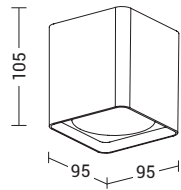

Codice Code		Potenza Wattage	Dimensioni mm Dimensions mm	B €	GR €	AN €
KUB006XX	GU10	1x7W LED max	95 x 95 x 105	70,00	70,00	70,00