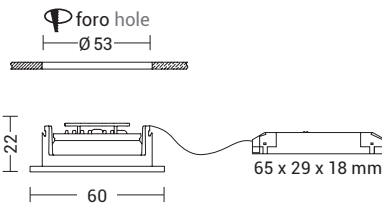

B

Codice Code	CCT	Flusso lm Flux lm	Potenza Wattage	Dimensioni mm Dimensions mm	€
JAV007B	3000K	180	3W	60 x 60 x 21	52,00
JAV008B	4000K	200	3W	60 x 60 x 21	52,00