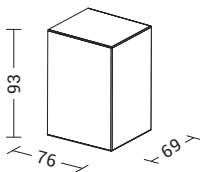

BOX

MONOEMISSIONE DIRECT LIGHT