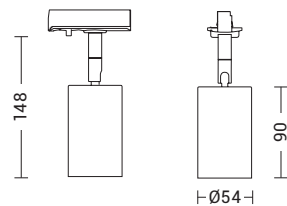

Monofase/Monophase

Codice Code		Potenza Wattage	Dimensioni mm Dimensions mm	B €	N €	GR €
CON001XX	GU10	1x50W max	Ø54 x 90 x 148	43,00	43,00	43,00