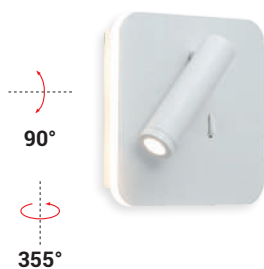

MYWAY

Codice Code	CCT	Flusso lm Flux lm	Potenza Wattage	Dimensioni mm Dimensions mm	B €	N €	BZ €
MYW001XX	3000K	1145	9W	150 x 150 x 155	114,00	114,00	122,00