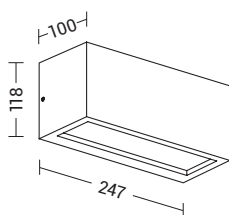

GUAVA

Codice Code	CCT	Flusso lm Flux lm	Potenza Wattage	Dimensioni mm Dimensions mm	B	GR	AN	MA
					€	€	€	€
GUA001XX	3000K	1750	12W	247 x 118 x 100	122,00	122,00	122,00	122,00
GUA002XX	4000K	1850	12W	247 x 118 x 100	122,00	122,00	122,00	122,00