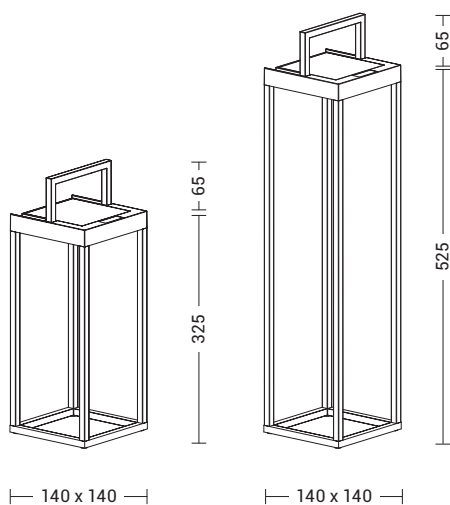

Charging time with solar panel: 10 hours.

Charging time with USB cable: 6/7 hours

Battery life at maximum power: 12 hours.

SOON

USB (5V - 1A)
LED
CRI≥80
IP54

Codice Code	CCT	Flusso lm Flux lm	Potenza W W	Ricarica solare Solar recharge	Ricarica USB Recharge USB	Durata Life	Dimensioni mm Dimensions mm
SOO001AN	3000K	195	2,2W	10 h	6/7 h	12 h	140 x 140 x 325
SOO002AN	3000K	195	2,2W	10 h	6/7 h	12 h	140 x 140 x 525