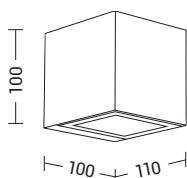

SILVER

MONOEMISSIONE DIRECT LIGHT

LED ▲ 60° CRI≥80 IP65

Codice Code	CCT	Flusso lm Flux lm	Potenza Wattage	Dimensioni mm Dimensions mm
A.122-XX-LED-C	3000K	420	1x4,5W	100 x 100 x 110
A.122-XX-LED-F	4000K	505	1x4,5W	100 x 100 x 110

BIEMISSIONE DIRECT-INDIRECT LIGHT

LED ▲ 60° CRI≥80 IP65

Codice Code	CCT	Flusso lm Flux lm	Potenza Wattage	Dimensioni mm Dimensions mm
A.124-XX-LED-C	3000K	420+420	2x4,5W	100 x 100 x 110
A.124-XX-LED-F	4000K	505+505	2x4,5W	100 x 100 x 110

MONOEMISSIONE DIRECT LIGHT

LED ▲ 60° CRI≥80 IP65

Codice Code	CCT	Flusso lm Flux lm	Potenza Wattage	Dimensioni mm Dimensions mm
A.129-XX-LED-C	3000K	420	1x4,5W	96 x 96 x 112
A.129-XX-LED-F	4000K	505	1x4,5W	96 x 96 x 112

BIEMISSIONE DIRECT-INDIRECT LIGHT

LED ▲ 60° CRI≥80 IP65

Codice Code	CCT	Flusso lm Flux lm	Potenza Wattage	Dimensioni mm Dimensions mm
A.130-XX-LED-C	3000K	420+420	2x4,5W	96 x 96 x 112
A.130-XX-LED-F	4000K	505+505	2x4,5W	96 x 96 x 112