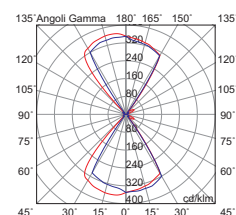

BIEMISSIONE DIRECT-INDIRECT LIGHT

LED ▲ 60° CRI≥80 IP65

Codice Code	CCT	Flusso lm Flux lm	Potenza Wattage	Dimensioni mm Dimensions mm
A.124-XX-LED-C	3000K	420+420	2x4,5W	100 x 100 x 110
A.124-XX-LED-F	4000K	505+505	2x4,5W	100 x 100 x 110

MONOEMISSIONE DIRECT LIGHT

LED ▲ 60° CRI≥80 IP65

Codice Code	CCT	Flusso lm Flux lm	Potenza Wattage	Dimensioni mm Dimensions mm
A.129-XX-LED-C	3000K	420	1x4,5W	96 x 96 x 112
A.129-XX-LED-F	4000K	505	1x4,5W	96 x 96 x 112

BIEMISSIONE DIRECT-INDIRECT LIGHT

LED ▲ 60° CRI≥80 IP65

Codice Code	CCT	Flusso lm Flux lm	Potenza Wattage	Dimensioni mm Dimensions mm
A.130-XX-LED-C	3000K	420+420	2x4,5W	96 x 96 x 112
A.130-XX-LED-F	4000K	505+505	2x4,5W	96 x 96 x 112