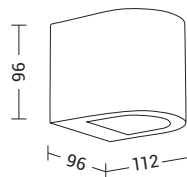

SILVER

MONOEMISSIONE DIRECT LIGHT

LED ▲ 60° CRI≥80 IP65

Codice Code	CCT	Flusso lm Flux lm	Potenza Wattage	Dimensioni mm Dimensions mm
A.122-XX-LED-C	3000K	420	1x4,5W	100 x 100 x 110
A.122-XX-LED-F	4000K	505	1x4,5W	100 x 100 x 110

BIEMISSIONE DIRECT-INDIRECT LIGHT

LED ▲ 60° CRI≥80 IP65

Codice Code	CCT	Flusso lm Flux lm	Potenza Wattage	Dimensioni mm Dimensions mm
A.124-XX-LED-C	3000K	420+420	2x4,5W	100 x 100 x 110
A.124-XX-LED-F	4000K	505+505	2x4,5W	100 x 100 x 110

MONOEMISSIONE DIRECT LIGHT

LED ▲ 60° CRI≥80 IP65

Codice Code	CCT	Flusso lm Flux lm	Potenza Wattage	Dimensioni mm Dimensions mm
A.129-XX-LED-C	3000K	420	1x4,5W	96 x 96 x 112
A.129-XX-LED-F	4000K	505	1x4,5W	96 x 96 x 112

BIEMISSIONE DIRECT-INDIRECT LIGHT

LED ▲ 60° CRI≥80 IP65

Codice Code	CCT	Flusso lm Flux lm	Potenza Wattage	Dimensioni mm Dimensions mm
A.130-XX-LED-C	3000K	420+420	2x4,5W	96 x 96 x 112
A.130-XX-LED-F	4000K	505+505	2x4,5W	96 x 96 x 112