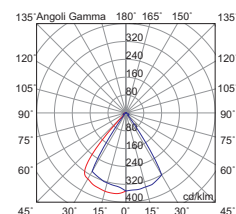

SILVER

MONOEMISSIONE DIRECT LIGHT

LED ▲ 60° CRI≥80 IP65

Codice Code	CCT	Flusso lm Flux lm	Potenza Wattage	Dimensioni mm Dimensions mm
A.122-XX-LED-C	3000K	420	1x4,5W	100 x 100 x 110
A.122-XX-LED-F	4000K	505	1x4,5W	100 x 100 x 110

BIEMISSIONE DIRECT-INDIRECT LIGHT

LED ▲ 60° CRI≥80 IP65

Codice Code	CCT	Flusso lm Flux lm	Potenza Wattage	Dimensioni mm Dimensions mm
A.124-XX-LED-C	3000K	420+420	2x4,5W	100 x 100 x 110
A.124-XX-LED-F	4000K	505+505	2x4,5W	100 x 100 x 110