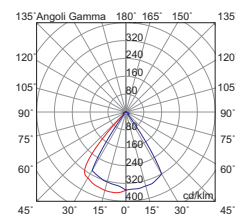

SILVER

MONOEMISSIONE DIRECT LIGHT

LED ▲ 60° CRI≥80 IP65

Codice Code	CCT	Flusso lm Flux lm	Potenza Wattage	Dimensioni mm Dimensions mm
A.122-XX-LED-C	3000K	420	1x4,5W	100 x 100 x 110
A.122-XX-LED-F	4000K	505	1x4,5W	100 x 100 x 110

BIEMISSIONE DIRECT-INDIRECT LIGHT

LED ▲ 60° CRI≥80 IP65

Codice Code	CCT	Flusso lm Flux lm	Potenza Wattage	Dimensioni mm Dimensions mm
A.124-XX-LED-C	3000K	420+420	2x4,5W	100 x 100 x 110
A.124-XX-LED-F	4000K	505+505	2x4,5W	100 x 100 x 110

MONOEMISSIONE DIRECT LIGHT

LED ▲ 60° CRI≥80 IP65

Codice Code	CCT	Flusso lm Flux lm	Potenza Wattage	Dimensioni mm Dimensions mm
A.129-XX-LED-C	3000K	420	1x4,5W	96 x 96 x 112
A.129-XX-LED-F	4000K	505	1x4,5W	96 x 96 x 112

BIEMISSIONE DIRECT-INDIRECT LIGHT

LED ▲ 60° CRI≥80 IP65

Codice Code	CCT	Flusso lm Flux lm	Potenza Wattage	Dimensioni mm Dimensions mm
A.130-XX-LED-C	3000K	420+420	2x4,5W	96 x 96 x 112
A.130-XX-LED-F	4000K	505+505	2x4,5W	96 x 96 x 112