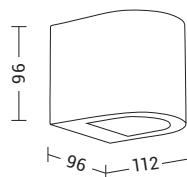

SILVER

MONOEMISSIONE DIRECT LIGHT

LED ▲ 60° CRI≥80 IP65

Codice Code	CCT	Flusso lm Flux lm	Potenza Wattage	Dimensioni mm Dimensions mm
A.122-XX-LED-C	3000K	420	1x4,5W	100 x 100 x 110
A.122-XX-LED-F	4000K	505	1x4,5W	100 x 100 x 110

BIEMISSIONE DIRECT-INDIRECT LIGHT

LED ▲ 60° CRI≥80 IP65

Codice Code	CCT	Flusso lm Flux lm	Potenza Wattage	Dimensioni mm Dimensions mm
A.124-XX-LED-C	3000K	420+420	2x4,5W	100 x 100 x 110
A.124-XX-LED-F	4000K	505+505	2x4,5W	100 x 100 x 110

MONOEMISSIONE DIRECT LIGHT

LED ▲ 60° CRI≥80 IP65

Codice Code	CCT	Flusso lm Flux lm	Potenza Wattage	Dimensioni mm Dimensions mm
A.129-XX-LED-C	3000K	420	1x4,5W	96 x 96 x 112
A.129-XX-LED-F	4000K	505	1x4,5W	96 x 96 x 112

BIEMISSIONE DIRECT-INDIRECT LIGHT

LED ▲ 60° CRI≥80 IP65

Codice Code	CCT	Flusso lm Flux lm	Potenza Wattage	Dimensioni mm Dimensions mm
A.130-XX-LED-C	3000K	420+420	2x4,5W	96 x 96 x 112
A.130-XX-LED-F	4000K	505+505	2x4,5W	96 x 96 x 112