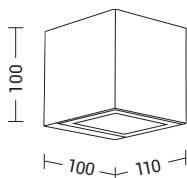

SILVER

MONOEMISSIONE DIRECT LIGHT

LED ▲ 60° CRI≥80 IP65

Codice Code	CCT	Flusso lm Flux lm	Potenza Wattage	Dimensioni mm Dimensions mm
A.122-XX-LED-C	3000K	420	1x4,5W	100 x 100 x 110
A.122-XX-LED-F	4000K	505	1x4,5W	100 x 100 x 110

BIEMISSIONE DIRECT-INDIRECT LIGHT

LED ▲ 60° CRI≥80 IP65

Codice Code	CCT	Flusso lm Flux lm	Potenza Wattage	Dimensioni mm Dimensions mm
A.124-XX-LED-C	3000K	420+420	2x4,5W	100 x 100 x 110
A.124-XX-LED-F	4000K	505+505	2x4,5W	100 x 100 x 110

MONOEMISSIONE DIRECT LIGHT

LED ▲ 60° CRI≥80 IP65

Codice Code	CCT	Flusso lm Flux lm	Potenza Wattage	Dimensioni mm Dimensions mm
A.129-XX-LED-C	3000K	420	1x4,5W	96 x 96 x 112
A.129-XX-LED-F	4000K	505	1x4,5W	96 x 96 x 112

BIEMISSIONE DIRECT-INDIRECT LIGHT

LED ▲ 60° CRI≥80 IP65

Codice Code	CCT	Flusso lm Flux lm	Potenza Wattage	Dimensioni mm Dimensions mm
A.130-XX-LED-C	3000K	420+420	2x4,5W	96 x 96 x 112
A.130-XX-LED-F	4000K	505+505	2x4,5W	96 x 96 x 112