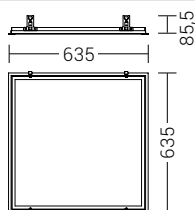

### Telaio per installazione in cartongesso Frame for recessed installation

Profilo in alluminio verniciato bianco  
White painted aluminium profile

L:635mm La:635mm H:85,5mm

foro: 620x620 mm

Cod.

**OPT106MT**

### Cornice per attacco a plafone Frame for ceiling fitting

Profilo in alluminio verniciato bianco  
White painted aluminium profile

L:603mm La:603mm H:48mm

foro: 609x609 mm

Cod.

**OPT107MT**