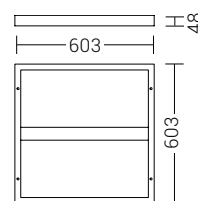

### Telaio per installazione in cartongesso Frame for recessed installation

Profilo in alluminio verniciato bianco  
White painted aluminium profile

L:635mm La:635mm H:85,5mm

foro: 620x620 mm

Cod.

**OPT106MT**

### Cornice per attacco a plafone Frame for ceiling fitting

Profilo in alluminio verniciato bianco  
White painted aluminium profile

L:603mm La:603mm H:48mm

foro: 609x609 mm

Cod.

**OPT107MT**