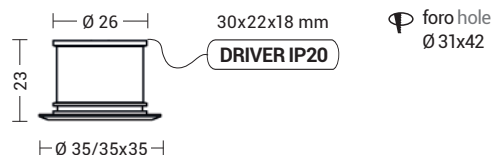

MEGA

LED ▲45° CRI≥80 IP65/20

Codice Code	CCT	Flusso lm Flux lm	Potenza Wattage	Dimensioni mm Dimensions mm
20006-XX-C	3000K	100	1W	Ø35 x 23
20006-XX-F	4000K	110	1W	Ø35 x 23

LED ▲45° CRI≥80 IP65/20

Codice Code	CCT	Flusso lm Flux lm	Potenza Wattage	Dimensioni mm Dimensions mm
20006Q-XX-C	3000K	100	1W	35 x 35 x 23
20006Q-XX-F	4000K	110	1W	35 x 35 x 23

Cassaforma e molle per installazione in cartongesso incluse

Recessed box and springs for plasterboard installation included

LED ▲60° CRI≥80 IP65/20

Codice Code	CCT	Flusso lm Flux lm	Potenza Wattage	Dimensioni mm Dimensions mm
20005-XX-C	3000K	425	5W	Ø83 x 65
20005-XX-F	4000K	450	5W	Ø83 x 65