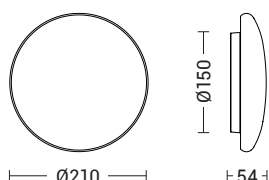

New

Codice Code	CCT	Flusso lm Flux lm	Potenza Wattage	Dimensioni mm Dimensions mm
LIV001XX	3000K	940	10W	Ø210 x 54
LIV002XX	4000K	1020	10W	Ø210 x 54

Finiture Finishes

B

AN

CO

V

Accessori Accessories