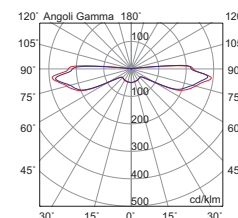

New

Codice Code	CCT	Flusso lm Flux lm	Potenza Wattage	Dimensioni mm Dimensions mm
LIV001XX	3000K	940	10W	Ø210 x 54
LIV002XX	4000K	1020	10W	Ø210 x 54

Finiture Finishes

B

AN

CO

V

Accessori Accessories