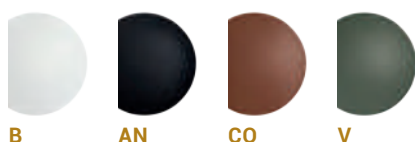

Finiture Finishes

B

AN

CO

V

Accessori Accessories

connessione IP68
IP68 connection

p.945