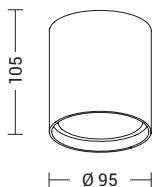

KUBA

LED
34°
CRI ≥ 80
IP54

Codice Code	CCT	Flusso lm Flux lm	Potenza Wattage	Dimensioni mm Dimensions mm
KUB001XX	3000K	1530	20W	Ø95 x 105
KUB002XX	4000K	1620	20W	Ø95 x 105

IP54

Codice Code		Potenza Wattage	Dimensioni mm Dimensions mm
KUB005XX	GU10	1x7W LED max	Ø95 x 105

LED
34°
CRI ≥ 80
IP54

Codice Code	CCT	Flusso lm Flux lm	Potenza Wattage	Dimensioni mm Dimensions mm
KUB003XX	3000K	1610	20W	95 x 95 x 105
KUB004XX	4000K	1700	20W	95 x 95 x 105

IP54

Codice Code		Potenza Wattage	Dimensioni mm Dimensions mm
KUB006XX	GU10	1x7W LED max	95 x 95 x 105