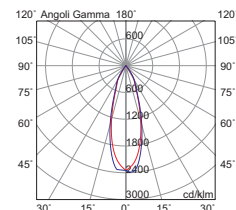

KUBA

LED
34°
CRI ≥ 80
IP54

Codice Code	CCT	Flusso lm Flux lm	Potenza Wattage	Dimensioni mm Dimensions mm
KUB001XX	3000K	1530	20W	Ø95 x 105
KUB002XX	4000K	1620	20W	Ø95 x 105

IP54

Codice Code		Potenza Wattage	Dimensioni mm Dimensions mm
KUB005XX	GU10	1x7W LED max	Ø95 x 105

LED
34°
CRI ≥ 80
IP54

Codice Code	CCT	Flusso lm Flux lm	Potenza Wattage	Dimensioni mm Dimensions mm
KUB003XX	3000K	1610	20W	95 x 95 x 105
KUB004XX	4000K	1700	20W	95 x 95 x 105

IP54

Codice Code		Potenza Wattage	Dimensioni mm Dimensions mm
KUB006XX	GU10	1x7W LED max	95 x 95 x 105