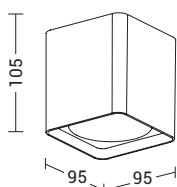

KUBA

LED
34°
CRI ≥ 80
IP54

Codice Code	CCT	Flusso lm Flux lm	Potenza Wattage	Dimensioni mm Dimensions mm
KUB001XX	3000K	1530	20W	Ø95 x 105
KUB002XX	4000K	1620	20W	Ø95 x 105

IP54

Codice Code		Potenza Wattage	Dimensioni mm Dimensions mm
KUB005XX	GU10	1x7W LED max	Ø95 x 105

LED
34°
CRI ≥ 80
IP54

Codice Code	CCT	Flusso lm Flux lm	Potenza Wattage	Dimensioni mm Dimensions mm
KUB003XX	3000K	1610	20W	95 x 95 x 105
KUB004XX	4000K	1700	20W	95 x 95 x 105

IP54

Codice Code		Potenza Wattage	Dimensioni mm Dimensions mm
KUB006XX	GU10	1x7W LED max	95 x 95 x 105