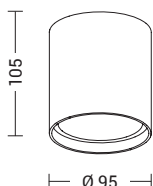

KUBA

LED
34°
CRI ≥ 80
IP54

Codice Code	CCT	Flusso lm Flux lm	Potenza Wattage	Dimensioni mm Dimensions mm
KUB001XX	3000K	1530	20W	Ø95 x 105
KUB002XX	4000K	1620	20W	Ø95 x 105

IP54

Codice Code		Potenza Wattage	Dimensioni mm Dimensions mm
KUB005XX	GU10	1x7W LED max	Ø95 x 105

LED
34°
CRI ≥ 80
IP54

Codice Code	CCT	Flusso lm Flux lm	Potenza Wattage	Dimensioni mm Dimensions mm
KUB003XX	3000K	1610	20W	95 x 95 x 105
KUB004XX	4000K	1700	20W	95 x 95 x 105

IP54

Codice Code		Potenza Wattage	Dimensioni mm Dimensions mm
KUB006XX	GU10	1x7W LED max	95 x 95 x 105