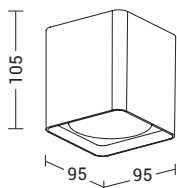

KUBA

LED
34°
CRI ≥ 80
IP54

Codice Code	CCT	Flusso lm Flux lm	Potenza Wattage	Dimensioni mm Dimensions mm
KUB001XX	3000K	1530	20W	Ø95 x 105
KUB002XX	4000K	1620	20W	Ø95 x 105

IP54

Codice Code		Potenza Wattage	Dimensioni mm Dimensions mm
KUB005XX	GU10	1x7W LED max	Ø95 x 105

LED
34°
CRI ≥ 80
IP54

Codice Code	CCT	Flusso lm Flux lm	Potenza Wattage	Dimensioni mm Dimensions mm
KUB003XX	3000K	1610	20W	95 x 95 x 105
KUB004XX	4000K	1700	20W	95 x 95 x 105

IP54

Codice Code		Potenza Wattage	Dimensioni mm Dimensions mm
KUB006XX	GU10	1x7W LED max	95 x 95 x 105