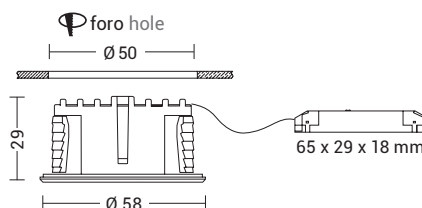

Grazie al grado di protezione IP65 può essere installato anche in esterno. Struttura in pressofusione di alluminio, disponibile in due dimensioni e due temperature colore (3000K e 4000K).

Round recessed LED downlight, useful to distribute the light in a homogeneous way and to perfectly illuminate large spaces, such as kitchens and living rooms, or small like entrances and corridors. Thanks to its degree of protection IP65 it can also be installed outdoors. Structure in die-cast aluminum, available in two sizes and two gradations (3000K and 4000K).

Codice Code	CCT	Flusso lm Flux lm	Potenza Wattage	Dimensioni mm Dimensions mm
<b>HOS001B</b>	3000K	190	3W	Ø35 x 20
<b>HOS002B</b>	4000K	210	3W	Ø35 x 20

Codice Code	CCT	Flusso lm Flux lm	Potenza Wattage	Dimensioni mm Dimensions mm
<b>HOS003B</b>	3000K	700	8W	Ø58 x 29
<b>HOS004B</b>	4000K	780	8W	Ø58 x 29