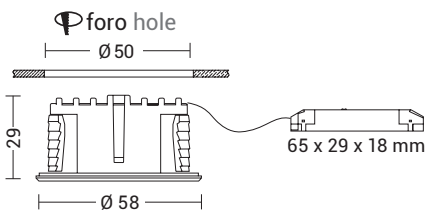

Round recessed LED downlight, useful to distribute the light in a homogeneous way and to perfectly illuminate large spaces, such as kitchens and living rooms, or small like entrances and corridors. Thanks to its degree of protection IP65 It can also be installed outdoors. Structure in die-cast aluminum, available in three sizes and two gradations: 2700K, 3000K and 4000K.

# HOST

Restyle

*new*

Codice Code	CCT	Flusso lm Flux lm	Potenza Wattage	Dimensioni mm Dimensions mm
<b>HOS011B</b>	2700K	170	3W	Ø35 x 20
<b>HOS001B</b>	3000K	190	3W	Ø35 x 20
<b>HOS002B</b>	4000K	210	3W	Ø35 x 20

*new*

Codice Code	CCT	Flusso lm Flux lm	Potenza Wattage	Dimensioni mm Dimensions mm
<b>HOS013B</b>	2700K	660	8W	Ø58 x 29
<b>HOS003B</b>	3000K	700	8W	Ø58 x 29
<b>HOS004B</b>	4000K	780	8W	Ø58 x 29

Finiture Finishes