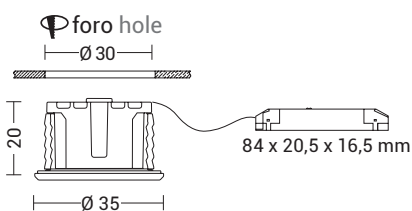

Round recessed LED downlight, useful to distribute the light in a homogeneous way and to perfectly illuminate large spaces, such as kitchens and living rooms, or small like entrances and corridors. Thanks to its degree of protection IP65 It can also be installed outdoors. Structure in die-cast aluminum, available in three sizes and two gradations: 2700K, 3000K and 4000K.

# HOST

Restyle

*new*

Codice Code	CCT	Flusso lm Flux lm	Potenza Wattage	Dimensioni mm Dimensions mm
<b>HOS011B</b>	2700K	170	3W	Ø35 x 20
<b>HOS001B</b>	3000K	190	3W	Ø35 x 20
<b>HOS002B</b>	4000K	210	3W	Ø35 x 20

*new*

Codice Code	CCT	Flusso lm Flux lm	Potenza Wattage	Dimensioni mm Dimensions mm
<b>HOS013B</b>	2700K	660	8W	Ø58 x 29
<b>HOS003B</b>	3000K	700	8W	Ø58 x 29
<b>HOS004B</b>	4000K	780	8W	Ø58 x 29

Finiture Finishes