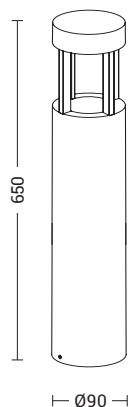

HANG

Codice Code	CCT	Flusso lm Flux lm	Potenza Wattage	Dimensioni mm Dimensions mm
HAN003XX	3000K	790	7W	Ø90 x 160
HAN004XX	4000K	835	7W	Ø90 x 160

Codice Code	CCT	Flusso lm Flux lm	Potenza Wattage	Dimensioni mm Dimensions mm
HAN002XX	3000K	790	7W	Ø90 x 650
HAN005XX	4000K	835	7W	Ø90 x 650

Finiture Finishes

Accessori Accessories

connessione IP68
IP68 connection

p.897

cassaforma
inclusa
recessed box
included