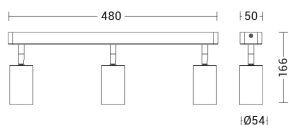

MANUKA

MAN005N

Ceiling lamps

Description

MANUKA - BLACK REGLETTE3 LIGHTS - TRIPLE

Adjustable projector available in the recessed version, wall and ceiling mounting version for single, double or triple projector, threephase track GROOVE evo and YEN BINARIO, and monophase track SQUASH and SQUASH PRO. GU10 lamp holder that allows mounting the LED. Metal body. Available in three finishes (white, grey and black). The unique, compact and essential design of Manuka has been designed specifically to combine aesthetics and functionality: with a simple gesture the aluminum body of the projector retracts discovering the bulb, allowing an easy, fast and safe replacement.

Product features

Etim group:	EG000027
Etim class:	EC002892
Installation:	Ceiling lamps, Wall lamps
Material:	Metal
Colour:	Black
Dimensions:	480 x 50 x 166 mm
Net weight:	0.9 kg
Lamp holder:	GU10
Source:	Bulb
Power:	3x50W
Light emission:	Direct
Power supply :	220-240V
Protection degree:	IP20
Insulation class:	I