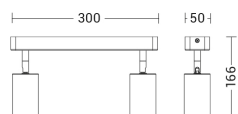

MANUKA

MAN004N

Ceiling lamps

Description

BLACK REGLETTE 2 LIGHTS - MANUKA

Adjustable projector available in the recessed version, wall and ceiling mounting version for single, double or triple projector, threephase track GROOVE evo and YEN BINARIO, and monophase track SQUASH and SQUASH PRO. GU10 lamp holder that allows mounting the LED. Metal body. Available in three finishes (white, grey and black). The unique, compact and essential design of Manuka has been designed specifically to combine aesthetics and functionality: with a simple gesture the aluminum body of the projector retracts discovering the bulb, allowing an easy, fast and safe replacement.

Product features

Etim group:	EG000027
Etim class:	EC002892
Installation:	Ceiling lamps, Wall lamps
Material:	Metal
Colour:	Black
Dimensions:	300 x 50 x 166 mm
Net weight:	0.9 kg
Lamp holder:	GU10
Source:	Bulb
Power:	2x50W
Light emission:	Direct
Power supply :	220-240V
Protection degree:	IP20
Insulation class:	I