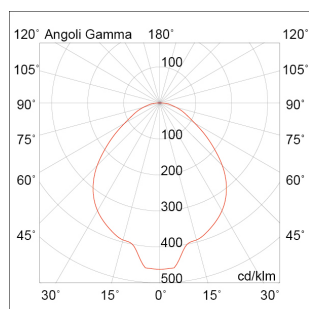

### Product features

Etim group:	EG000027
Etim class:	EC000301
Material:	Aluminium
Colour:	Grey
Dimensions:	Ø 180 x 660 mm
Lamp holder:	OTHER
Source:	LED
Power:	25W
Gradations:	4000K
Light emission:	Direct
Nominal direct light beam:	3020 lm
Beam angle:	60°
CRI:	>80
Power supply :	220-240V
Protection degree:	IP65
Insulation class:	I