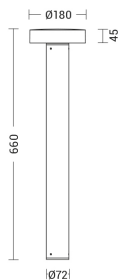

### Product features

Etim group:	EG000027
Etim class:	EC000301
Material:	Aluminium
Colour:	Grey
Dimensions:	Ø 180 x 660 mm
Lamp holder:	OTHER
Source:	LED
Power:	25W
Gradations:	4000K
Light emission:	Direct
Nominal direct light beam:	3020 lm
Beam angle:	60°
CRI:	>80
Power supply :	220-240V
Protection degree:	IP65
Insulation class:	I