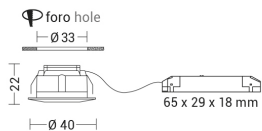

JAVA

JAV002B

Ceiling recessed

Description

JAVA - RECESSED WHITE 3W 4K

Round and square recessed LED downlight, practical and functional, with small dimensions useful for illuminating any room from top to bottom, highlighting objects, bookcases and decorations in modern environments. Structure in diecast aluminum, available in different sizes and two gradations (3000K and 4000K).

Product features

Etim group:	EG000027
Etim class:	EC001744
Material:	Aluminium
Colour:	White
Dimensions:	Ø 40 x 22 mm
Hole:	33mm
Lamp holder:	OTHER
Source:	LED
Power:	3W
Gradations:	4000K
Light emission:	Direct
Nominal direct light beam:	200 lm
CRI:	>90
Power supply :	220-240V
Protection degree:	IP20
Insulation class:	II