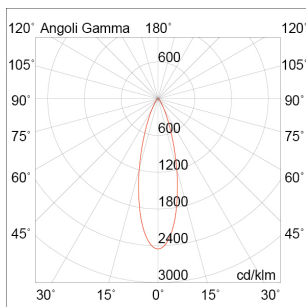

JAVA

JAV002B

Ceiling recessed

Description

JAVA - RECESSED WHITE 3W 4K

Round and square recessed LED downlight, practical and functional, with small dimensions useful for illuminating any room from top to bottom, highlighting objects, bookcases and decorations in modern environments. Structure in diecast aluminum, available in different sizes and two gradations (3000K and 4000K).

Product features

Etim group:	EG000027
Etim class:	EC001744
Material:	Aluminium
Colour:	White
Dimensions:	Ø 40 x 22 mm
Hole:	33mm
Lamp holder:	OTHER
Source:	LED
Power:	3W
Gradations:	4000K
Light emission:	Direct
Nominal direct light beam:	200 lm
CRI:	>90
Power supply :	220-240V
Protection degree:	IP20
Insulation class:	II