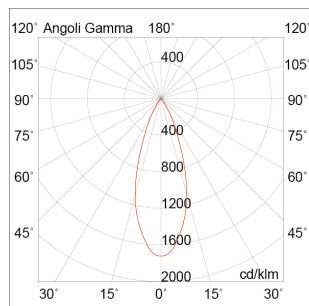

HOST HOS001B

Ceiling recessed

Description

HOST - RECESSED WHITE 2W 3K 36°IP65

Round recessed LED downlight, useful to distribute the light in a homogeneous way and to perfectly illuminate large spaces, such as kitchens and living rooms, or small like entrances and corridors. Thanks to its degree of protection IP65 It can also be installed outdoors. Structure in die-cast aluminum, available in two sizes and two gradations (3000K and 4000K).

Product features

Etim group:	EG000027
Etim class:	EC001744
Material:	Aluminium
Colour:	White
Dimensions:	Ø 35 x 20 mm
Hole:	30mm
Lamp holder:	OTHER
Source:	LED
Power:	3W
Gradations:	3000K
Light emission:	Direct
Nominal direct light beam:	190 lm
Beam angle:	36°
CRI:	>90
Power supply :	220-240V
Protection degree:	IP65/20
Insulation class:	II