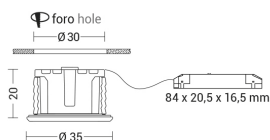

HOST HOS001B

Ceiling recessed

Description

HOST - RECESSED WHITE 2W 3K 36°IP65

Round recessed LED downlight, useful to distribute the light in a homogeneous way and to perfectly illuminate large spaces, such as kitchens and living rooms, or small like entrances and corridors. Thanks to its degree of protection IP65 It can also be installed outdoors. Structure in die-cast aluminum, available in two sizes and two gradations (3000K and 4000K).

Product features

Etim group:	EG000027
Etim class:	EC001744
Material:	Aluminium
Colour:	White
Dimensions:	Ø 35 x 20 mm
Hole:	30mm
Lamp holder:	OTHER
Source:	LED
Power:	3W
Gradations:	3000K
Light emission:	Direct
Nominal direct light beam:	190 lm
Beam angle:	36°
CRI:	>90
Power supply :	220-240V
Protection degree:	IP65/20
Insulation class:	II