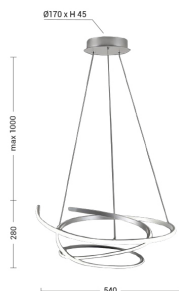

#### CURVY - LED SUSPENSION 45W 3K SAT. SIL.

Ceiling, pendant and wall LED (4500K) lamp with asinuous and rounded design. Structure available in satin silver and matt black finishes with ceiling rose in same colour as body. The integrated LED allows to create a comfortable atmosphere that enhances the spaces and furnishings.

### Product features

Etim group:	EG000027
Etim class:	EC001743
Installation:	Suspension lamps
Material:	Metal
Colour:	Satin silver
Dimensions:	540 x 280 x 1000 mm
Lamp holder:	OTHER
Source:	LED
Power:	45W
Gradations:	4500K
Light emission:	Direct/Indirect
Nominal direct light beam:	2900 lm
CRI:	>80
Power supply :	220-240V
Protection degree:	IP20
Insulation class:	I