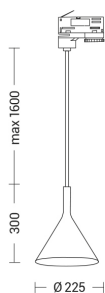

## ASI203NB

Track and floodlight

#### ASIA - SUSP.E27 FOR THREE-PHASE B.BLACK WHITE - THREE PHASE

Conical shaped metal powder-coated suspension lamp, designed in two different sizes, the in power painted metal, designed in two different shape, available in black or white finish, with interior in white or satin gold finish. Available in single version (clear or black cable), with decentralization kit for three or five luminaires (cable in the same colour of the body) and with decentralization from light source. Available also for track installation SQUASH, SQUASH PRO and GROOVE EVO. E27 lampholder that allows mounting the LED lamp.

### Product features

|                    |                       |
|--------------------|-----------------------|
| Etim group:        | EG000027              |
| Etim class:        | EC001744              |
| Material:          | Metal                 |
| Colour:            | Black-white           |
| Dimensions:        | Ø 225 x 300 x 1600 mm |
| Lamp holder:       | E27                   |
| Source:            | Bulb                  |
| Power:             | 1x75W                 |
| Light emission:    | Direct                |
| Power supply :     | 220-240V              |
| Protection degree: | IP20                  |
| Insulation class:  | I                     |