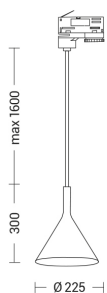

ASIA

ASI203B

Track and floodlight

Description

ASIA - SUSP.E27 FOR WHITE THREE-PHASE B - THREE PHASE

Conical shaped metal powder-coated suspension lamp, designed in two different sizes, the in power painted metal, designed in two different shape, available in black or white finish, with interior in white or satin gold finish. Available in single version (clear or black cable), with decentralization kit for three or five luminaires (cable in the same colour of the body) and with decentralization from light source. Available also for track installation SQUASH, SQUASH PRO and GROOVE EVO. E27 lampholder that allows mounting the LED lamp.

Product features

Etim group:	EG000027
Etim class:	EC001744
Material:	Metal
Colour:	White
Dimensions:	Ø 225 x 300 x 1600 mm
Lamp holder:	E27
Source:	Bulb
Power:	1x75W
Light emission:	Direct
Power supply :	220-240V
Protection degree:	IP20
Insulation class:	I