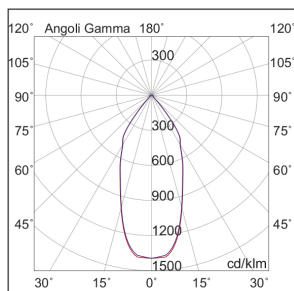

SMART SMA103

INDOOR Ceiling recessed

Description

RECESSED LED 22W 3K - SMART

Round LED downlight, with die-cast aluminium body and transparent glass diffuser. Integrated COB LED and remote driver On-Off included. 0-10V dimmable and DALI version on request. Thanks to the different diameters it is suitable to replace the traditional fluorescent downlights (2x13W, 2x18W, 2x36W). Thanks to its backward optics it gives a uniform and neat light emission (light beam angle at 40°- 45°), reducing the glare effect and achieving UGR<19, for VDU workstations. CRI>90: for retail installation. Available in white finish, in different sizes and related powers and in two gradations (3000K and 4000K). Emergency kit 3H to be ordered separately.

Product features

Etim group:	EG000027
Etim class:	EC001744
Installation:	Ceiling recessed
Material:	Aluminium
Colour:	White
Dimensions:	Ø 175 x 100 mm
Hole:	155mm
Lamp holder:	OTHER
Source:	LED
Power:	22W
Gradations:	3000K
Light emission:	Direct
Real direct light beam:	1860 lm
Efficiency:	85lm/W
Beam angle:	40°
CRI:	>90
Photobiological risk:	RG0
Ugr:	<19
Power supply :	220-240V
Life time:	50000h
Protection degree:	IP20
Resistance to fracture:	IK03
Insulation class:	II
Warranty:	2