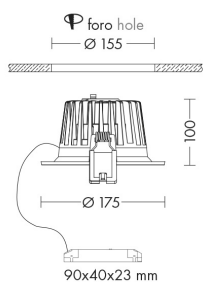

SMART SMA103

INDOOR Ceiling recessed

Description

RECESSED LED 22W 3K - SMART

Round LED downlight, with die-cast aluminium body and transparent glass diffuser. Integrated COB LED and remote driver On-Off included. 0-10V dimmable and DALI version on request. Thanks to the different diameters it is suitable to replace the traditional fluorescent downlights (2x13W, 2x18W, 2x36W). Thanks to its backward optics it gives a uniform and neat light emission (light beam angle at 40°- 45°), reducing the glare effect and achieving UGR<19, for VDU workstations. CRI>90: for retail installation. Available in white finish, in different sizes and related powers and in two gradations (3000K and 4000K). Emergency kit 3H to be ordered separately.

Product features

Etim group:	EG000027
Etim class:	EC001744
Installation:	Ceiling recessed
Material:	Aluminium
Colour:	White
Dimensions:	Ø 175 x 100 mm
Hole:	155mm
Lamp holder:	OTHER
Source:	LED
Power:	22W
Gradations:	3000K
Light emission:	Direct
Real direct light beam:	1860 lm
Efficiency:	85lm/W
Beam angle:	40°
CRI:	>90
Photobiological risk:	RG0
Ugr:	<19
Power supply :	220-240V
Life time:	50000h
Protection degree:	IP20
Resistance to fracture:	IK03
Insulation class:	II
Warranty:	2