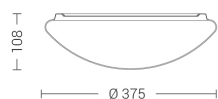

### Product features

Etim group:	EG000027
Etim class:	EC002892
Installation:	Ceiling lamps, Wall lamps
Material:	Polycarbonate
Colour:	White
Dimensions:	Ø 375 x 108 mm
Net weight:	1.6 kg
Lamp holder:	OTHER
Source:	LED
Power:	27W
Gradations:	3000K
Light emission:	Direct
Real direct light beam:	2620 lm
Efficiency:	98lm/W
CRI:	>90
Photobiological risk:	RG0
Ugr:	<19
Power supply :	220-240V
Life time:	80000h
Protection degree:	IP44
Resistance to fracture:	IK03
Insulation class:	I
Warranty:	5