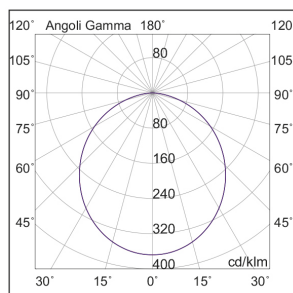

## Product features

Etim group:	EG000027
Etim class:	EC002892
Installation:	Ceiling lamps
Material:	Aluminium
Colour:	White
Dimensions:	Ø 600 x 35 mm
Net weight:	3 kg
Lamp holder:	OTHER
Source:	LED
Power:	40W
Gradations:	4000K
Light emission:	Direct
Real direct light beam:	3744 lm
Efficiency:	94lm/W
CRI:	>90
Photobiological risk:	RG0
Power supply :	220-240V
Protection degree:	IP20
Resistance to fracture:	IK02
Insulation class:	I
Warranty:	2