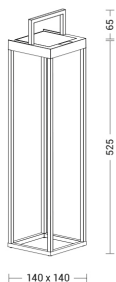

Product features

Etim group:	EG000027
Etim class:	EC000302
Installation:	Floor lamps
Material:	Aluminium
Colour:	Anthracite
Dimensions:	140 x 140 x 525 mm
Lamp holder:	OTHER
Source:	LED
Power:	22W
Gradations:	3000K
Light emission:	Direct/Indirect
Nominal direct light beam:	195 lm
CRI:	>80
Dimmer:	TOUCH DIMMER
Protection degree:	IP54
Insulation class:	III