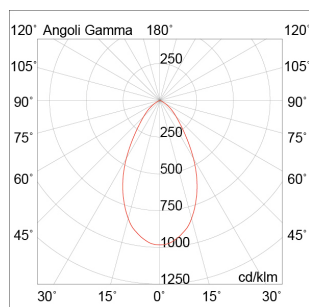

LOOP

LO0101

INDOOR Ceiling recessed

Description

LOOP - RECESSED LED 10W 36° ORIENT. 3000K - SMALL

Extractable COB LED downlight, adjustable on two axes can be tilted at 358° on the vertical axis and adjusted 90° on the horizontal axis. White painted aluminium body, glass diffuser. Available in three sizes and related powers and in two gradations (3000K and 4000K). Remote LED driver supplied.

Product features

Etim group:	EG000027
Etim class:	EC001744
Installation:	Ceiling recessed
Material:	Aluminium
Colour:	White
Dimensions:	Ø 110 x 90 mm
Hole:	95mm
Lamp holder:	OTHER
Source:	LED
Power:	1x10W
Gradations:	3000K
Light emission:	Direct
Nominal direct light beam:	1050 lm
Beam angle:	36°
CRI:	>90
Power supply :	220-240V
Protection degree:	IP20
Insulation class:	II