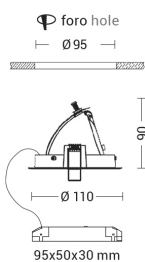

LOOP

LO0101

INDOOR Ceiling recessed

Description

LOOP - RECESSED LED 10W 36° ORIENT. 3000K - SMALL

Extractable COB LED downlight, adjustable on two axes can be tilted at 358° on the vertical axis and adjusted 90° on the horizontal axis. White painted aluminium body, glass diffuser. Available in three sizes and related powers and in two gradations (3000K and 4000K). Remote LED driver supplied.

Product features

Etim group:	EG000027
Etim class:	EC001744
Installation:	Ceiling recessed
Material:	Aluminium
Colour:	White
Dimensions:	Ø 110 x 90 mm
Hole:	95mm
Lamp holder:	OTHER
Source:	LED
Power:	1x10W
Gradations:	3000K
Light emission:	Direct
Nominal direct light beam:	1050 lm
Beam angle:	36°
CRI:	>90
Power supply :	220-240V
Protection degree:	IP20
Insulation class:	II