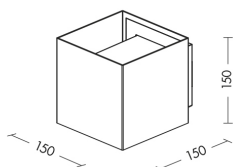

KADO

KAD001GR

OUTDOOR Wall lamps

Description

KADO - GRAY WALL LAMP IP 54 E27

Outdoor (IP54) wall direct/indirect light luminaire with E27 lamp holders that allows mounting the LED. Die-cast aluminum structure painted with polyester powders with high resistance to UV rays. Polycarbonate inner diffuser for excellent light diffusion. Available in three finishes (white, gray, anthracite). IP68 linear connectors for moisture protection and anti-condensation linear joints are available.

Product features

Etim group:	EG000027
Etim class:	EC002892
Installation:	Wall lamps
Material:	Aluminium
Colour:	Grey
Dimensions:	150 x 150 x 150 mm
Lamp holder:	E27
Source:	LED bulb
Power:	1x15W
Light emission:	Direct/Indirect
Protection degree:	IP54
Insulation class:	I