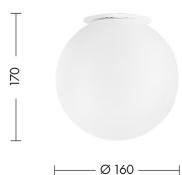

EMILY

EMI007

INDOOR Wall lamps

Description

EMILY - CEILING LAMP E14 WHITE 1X40W

Ceiling or wall, pendant, table and floor lamp with round satin blown glass diffuser, for an excellent light propagation. Available in different sizes. The pendant version is available in single version with white ceiling rose or in multiple three elements composition with decentralization kit in chrome-plated finishes. The ceiling, wall, pendant and table lamp are available with LED integrated (2700K), or E27 or E14 lamp holder that allows mounting LED lamp. The floor version with tripod structure in matt white finish, is proposal with E27 lamp holder.

Product features

Etim group:	EG000027
Etim class:	EC002892
Installation:	Ceiling lamps, Wall lamps
Material:	Glass
Colour:	White
Dimensions:	Ø 160 x 170 mm
Lamp holder:	E14
Source:	Bulb
Power:	1x60W
Light emission:	Direct
Power supply :	220-240V
Protection degree:	IP20
Insulation class:	I