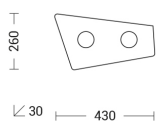

EDGE EDG001N

INDOOR Ceiling

Description

EDGE - BLACK PMMA CEILING LIGHT 2 GX53 - MINI

Ceiling, wall and suspension lamp with thin metal structure, trapezoidal polished PMMA panel with two, three or four lamp holders. GX53 lamp holder that allows mounting LED lamp. Available in three sizes and two finishes (white and black). Versatile product, ideal in modern homes to illuminate the dining room, entryway or common areas with multiple installations.

Product features

Etim group:	EG000027
Etim class:	EC002892
Installation:	Ceiling lamps
Material:	Metal
Colour:	Black
Dimensions:	430 x 30 x 260 mm
Lamp holder:	GX53
Source:	Bulb
Power:	2x9W
Light emission:	Direct
Power supply :	220-240V
Protection degree:	IP20
Insulation class:	I