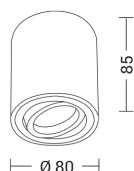

ARGO PIVOT

ARG005B

INDOOR Ceiling

Description

ARGO PIVOT - WHITE CEILING LAMP ORIENT GU1 - ROUND

Ceiling luminaire adjustable on a single axis of 25° with GU10 lamp holder that allows mounting LED lamp. Round or square die-cast aluminum body painted with high resistant epoxy powders. Available in two finishes, white and black.

Product features

Etim group:	EG000027
Etim class:	EC002892
Installation:	Ceiling lamps
Material:	Aluminium
Colour:	White
Dimensions:	Ø 80 x 85 mm
Lamp holder:	GU10
Source:	Bulb
Power:	1x50W
Light emission:	Direct
Power supply :	220-240V
Protection degree:	IP20
Insulation class:	I