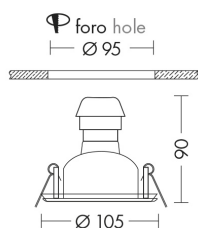

PIVOT 5130-B

INDOOR Ceiling recessed

Description

PIVOT - RECESSED DOWNLIGHT 220V/40W

Extractable downlight, adjustable on a single 45° axis. GU10 lamp holder that allows mounting the LED. Metal body, available in six finishes: white, chrome, grey, black, matt nickel and polished gold. Casting box available as accessory to be ordered separately.

Product features

Etim group:	EG000027
Etim class:	EC001744
Material:	Metal
Colour:	White
Dimensions:	Ø 105 x 90 mm
Hole:	95mm
Net weight:	0.3 kg
Lamp holder:	GU10
Source:	Bulb
Power:	1x50W
Light emission:	Direct
Power supply :	220-240V
Protection degree:	IP20
Insulation class:	I