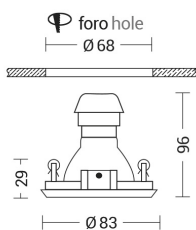

THERA

5128-GR

INDOOR Ceiling recessed

Description

RECESSED DOWNLIGHT 220V/40W - THERA

Round or square downlight with GU10 lamp holder that allows mounting the LED, available in fixed or adjustable version on a single $\pm 25^\circ$ axis. Metal body, available in six finishes: white, grey, chrome, black, matt nickel, polished gold. Casting box available as accessory to be ordered separately.

Product features

Etim group:	EG000027
Etim class:	EC001744
Installation:	Ceiling recessed
Material:	Metal
Colour:	Grey
Dimensions:	$\varnothing 83 \times 29 \times 96$ mm
Hole:	68mm
Net weight:	0.2 kg
Lamp holder:	GU10
Source:	Bulb
Power:	1x50W
Light emission:	Direct
Power supply :	220-240V
Protection degree:	IP20
Insulation class:	I