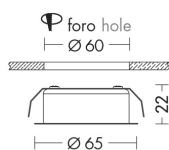

## Product features

Etim group:	EG000027
Etim class:	EC001744
Installation:	Ceiling recessed
Material:	Metal
Colour:	Glossy gold
Dimensions:	Ø 65 x 22 mm
Hole:	60mm
Net weight:	0.1 kg
Lamp holder:	G4
Source:	Bulb
Power:	1x20W
Light emission:	Direct
Driver:	Not included, installed remotely
Power supply :	12V
Protection degree:	IP20
Insulation class:	III