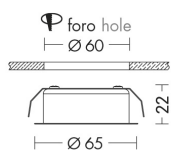

NET 5120-CR

INDOOR Ceiling recessed

Description

NET - HALOGEN RECESSED DOWNLIGHT 12V/14W - ROUND G4

Downlight available in LED version (3W, 3000K) and 12V version (G4 lamp holder). Metal body and satin glass diffuser. Thanks to its reduced depth, it is ideal for narrow spaces. Available in four finishes (white, chrome, black, and polished gold). LED version has an excellent colour rendering (CRI>85). Remote LED driver supplied, 12V remote driver to be ordered separately. Casting box available as accessory to be ordered separately.

Product features

Etim group:	EG000027
Etim class:	EC001744
Installation:	Ceiling recessed
Material:	Metal
Colour:	Chrome
Dimensions:	Ø 65 x 22 mm
Hole:	60mm
Net weight:	0.1 kg
Lamp holder:	G4
Source:	Bulb
Power:	1x20W
Light emission:	Direct
Driver:	Not included, installed remotely
Power supply :	12V
Protection degree:	IP20
Insulation class:	III