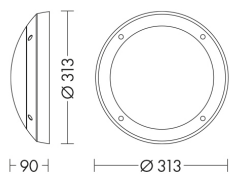

TRECK

20580-N

OUTDOOR Ceiling lamps

Description

OUTDOOR CEILING LAMP - TRECK

Outdoor (IP66) wall or ceiling luminaire with round or oval shape. Shock-proof polycarbonate body UV-ray stabilized, resistant to rust and corrosion. Available with E27 lamp holder, that allows mounting the LED. Available with full light emission or with eyelid, in two finishes (grey and black). IP68 linear connectors for moisture protection and anti-condensation linear joints are available.

Product features

Etim group:	EG000027
Etim class:	EC002892
Installation:	Ceiling/wall lamps
Material:	Polycarbonate
Colour:	Black
Dimensions:	Ø 313 x 90 mm
Net weight:	1 kg
Lamp holder:	E27
Source:	Bulb
Power:	1x75W
Light emission:	Direct
Power supply :	220-240V
Protection degree:	IP66
Insulation class:	II