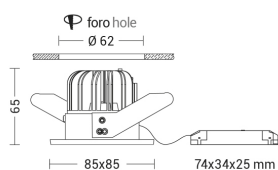

#### MEGA - RECESSED DOWNLIGHT IP 65 - SQUARE LARGE

Round or square LED downlight for plaster and stonework, suitable for outdoor installation thanks to IP65 degree of protection. Aluminium body and satin glass diffuser. Thanks to its reduced depth, it is ideal for narrow spaces. Available in three finishes (white, chrome and matt nickel) and two gradations (3000K and 4000k). Remote LED driver supplied. Casting box as accessory to be ordered separately. IP68 linear connectors for moisture protection and anti-condensation linear joints are available, to be ordered separately.

### Product features

Etim group:	EG000027
Etim class:	EC001744
Installation:	Ceiling recessed
Material:	Aluminium
Colour:	White
Dimensions:	85 x 65 mm
Hole:	62mm
Net weight:	0.3 kg
Lamp holder:	OTHER
Source:	LED
Power:	1x5W
mA:	300
Gradations:	3000K
Light emission:	Direct
Nominal direct light beam:	425 lm
CRI:	>80
Power supply :	220-240V
Protection degree:	IP65/20
Insulation class:	II