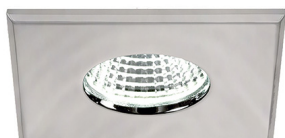

## 20005Q-NO-C

INDOOR Ceiling recessed

#### MEGA - RECESSED DOWNLIGHT IP 65 - SQUARE LARGE

Round or square LED downlight for plaster and stonework, suitable for outdoor installation thanks to IP65 degree of protection. Aluminium body and satin glass diffuser. Thanks to its reduced depth, it is ideal for narrow spaces. Available in three finishes (white, chrome and matt nickel) and two gradations (3000K and 4000k). Remote LED driver supplied. Casting box as accessory to be ordered separately. IP68 linear connectors for moisture protection and anti-condensation linear joints are available, to be ordered separately.

### Product features

Etim group:	EG000027
Etim class:	EC001744
Installation:	Ceiling recessed
Material:	Aluminium
Colour:	White
Dimensions:	85 x 65 mm
Hole:	62mm
Net weight:	0.3 kg
Lamp holder:	OTHER
Source:	LED
Power:	1x5W
mA:	300
Gradations:	3000K
Light emission:	Direct
Nominal direct light beam:	425 lm
CRI:	>80
Power supply :	220-240V
Protection degree:	IP65/20
Insulation class:	II