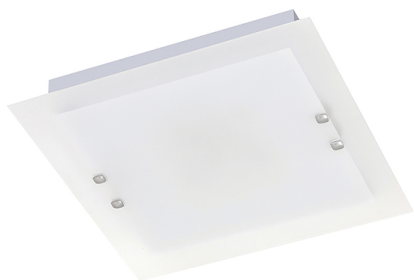

WESS

WES002B

INDOOR Ceiling

Description

CEILING LAMP E27 WHITE 4X75W - WESS

Wall and ceiling lamp in tempered polished extra-clear glass with edge in white colour and chrome details. Available with square or rectangular shape. E27 lamp holder that allows mounting LED lamp.

Product features

Etim group:	EG000027
Etim class:	EC002892
Installation:	Ceiling lamps
Material:	Glass
Colour:	White
Dimensions:	420 x 420 x 80 mm
Lamp holder:	E27
Source:	Bulb
Power:	4x75W
Light emission:	Direct/Indirect
Power supply :	220-240V
Protection degree:	IP20
Insulation class:	I