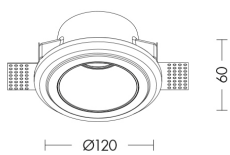

VIRTUAL PLASTER

VIR004CR

INDOOR Plaster steplight frameless luminaire

Description

PLASTER DOWNLIGHT GU10 1X13W ROUND CHROME - VIRTUAL PLASTER

Round or square plaster downlight, recessed and frameless, completely hidden in the surface, with recessed light source. GU10 lamp holder that allows mounting the LED lamp. Plaster structure with internal reflector available in four finishes (black, chrome, gold and bronze), adaptable at every style and environment, giving a more decorative shape to the product. Accessories available for adapting light emission.

Product features

Etim group:	EG000027
Etim class:	EC001744
Installation:	Ceiling recessed
Material:	Plaster
Colour:	Chrome
Dimensions:	Ø 120 x 60 mm
Hole:	123mm
Net weight:	0.7 kg
Lamp holder:	GU10
Source:	LED bulb
Power:	1x13W
Light emission:	Direct
Power supply :	220-240V
Protection degree:	IP20
Insulation class:	II