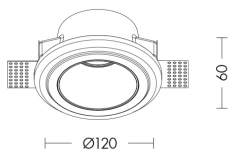

VIRTUAL PLASTER

VIR004BZ

INDOOR Plaster steplight frameless luminaire

Description

PLASTER DOWNLIGHT GU10 1X13W ROUND BZ - VIRTUAL PLASTER

Round or square plaster downlight, recessed and frameless, completely hidden in the surface, with recessed light source. GU10 lamp holder that allows mounting the LED lamp. Plaster structure with internal reflector available in four finishes (black, chrome, gold and bronze), adaptable at every style and environment, giving a more decorative shape to the product. Accessories available for adapting light emission.

Product features

Etim group:	EG000027
Etim class:	EC001744
Installation:	Ceiling recessed
Material:	Plaster
Colour:	Bronze
Dimensions:	Ø 120 x 60 mm
Hole:	123mm
Net weight:	0.7 kg
Lamp holder:	GU10
Source:	LED bulb
Power:	1x13W
Light emission:	Direct
Power supply :	220-240V
Protection degree:	IP20
Insulation class:	II