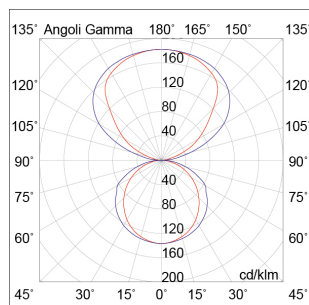

Product features

Etim group:	EG000027
Etim class:	EC002892
Installation:	Wall lamps
Material:	Aluminium
Colour:	White
Dimensions:	540 x 158 x 50 mm
Net weight:	2.9 kg
Lamp holder:	OTHER
Source:	LED
Power:	20W+18W
Gradations:	4000K
Light emission:	Direct/Indirect
Nominal direct light beam:	3052 lm
Nominal indirect light beam:	2792 lm
Beam angle:	120 - 120°
CRI:	>90
Dimmer:	DALI
Power supply :	220-240V
Life time:	50000h
Macadam:	SDMC3
Protection degree:	IP20
Insulation class:	I