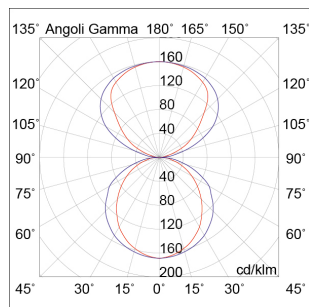

TOFU.1

TOF005GRDA

INDOOR Linear system

Description

LED MODULE CEILING/SUSP 40+36W 3K D - TOFU.1

LED lineare luminaire for direct or direct/indirect light emission for ceiling or suspension installation. Extruded aluminium body, only 50mm thin and opal polycarbonate diffuser. In-line configuration (max. 1500W) with linear and angular joints. Available in two finishes (white and grey) and two gradiations (3000K and 4000K).

Product features

Etim group:	EG000027
Etim class:	EC001743
Installation:	Linear system
Material:	Aluminium
Colour:	Grey
Dimensions:	1080 x 158 x 50 mm
Net weight:	3.7 kg
Lamp holder:	OTHER
Source:	LED
Power:	40W+36W
Gradations:	3000K
Light emission:	Direct/Indirect
Nominal direct light beam:	5595 lm
Nominal indirect light beam:	5117 lm
Beam angle:	120 - 120°
CRI:	>90
Dimmer:	DALI
Power supply :	220-240V
Life time:	50000h
Macadam:	SDMC3
Protection degree:	IP20
Insulation class:	I