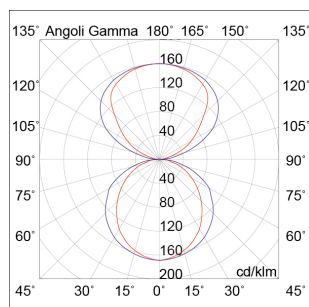

TOFU.1

TOF005GR

INDOOR Linear system

Description

LED MODULE CEILING/SUSP40+36W 3K - TOFU.1

LED lineare luminaire for direct or direct/indirect light emission for ceiling or suspension installation. Extruded aluminium body, only 50mm thin and opal polycarbonate diffuser. In-line configuration (max. 1500W) with linear and angular joints. Available in two finishes (white and grey) and two gradiations (3000K and 4000K).

Product features

Etim group:	EG000027
Etim class:	EC001743
Installation:	Linear system
Material:	Aluminium
Colour:	Grey
Dimensions:	1080 x 158 x 50 mm
Net weight:	3.7 kg
Lamp holder:	OTHER
Source:	LED
Power:	40W+36W
Gradations:	3000K
Light emission:	Direct/Indirect
Nominal direct light beam:	5595 lm
Nominal indirect light beam:	5117 lm
Beam angle:	120 - 120°
CRI:	>90
Power supply :	220-240V
Life time:	50000h
Macadam:	SDMC3
Protection degree:	IP20
Insulation class:	I