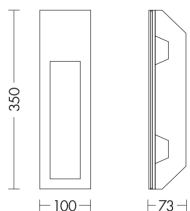

Ψ foro hole  
103x353

## Product features

Etim group:	EG000027
Etim class:	EC002892
Installation:	Wall recessed
Material:	Plaster
Colour:	White
Dimensions:	100 x 360 x 73 mm
Hole:	103x353mm
Net weight:	1 kg
Lamp holder:	GU10
Source:	Bulb
Power:	1x50W
Light emission:	Direct
Power supply :	220-240V
Protection degree:	IP20
Insulation class:	II