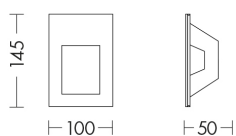

Description

WALL PLASTER RECESSED GU10 MINI 3 - STREAM

Plaster steplight, wall recessed and frameless luminaire completely hidden, available with different beam angles. Available in the version with LED and 3000K, with GU10 mini and GU10. For the LED version remote driver as accessory to be ordered separately.