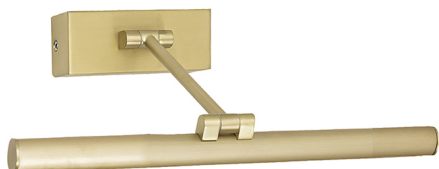

SAYA

SAY0010S

INDOOR Bathroom lamps

Description

SAYA - WALL LED 3K GOLD SAT 8W

Wall lamp with integrated LED source (3000K) available in three sizes and related powers. Metal body available in three finishes: white, satin gold and chrome. Adjustable arm attaching to the wall support (max 180°). It is suitable for oblique lighting of mirrors and paintings.

Product features

Etim group:	EG000027
Etim class:	EC002892
Installation:	Bathroom lamps
Material:	Aluminium
Colour:	Satin gold
Dimensions:	219 mm
Lamp holder:	OTHER
Source:	LED
Power:	8W
Gradations:	3000K
Light emission:	Direct
Nominal direct light beam:	600 lm
CRI:	>80
Power supply :	220-240V
Protection degree:	IP44
Insulation class:	II