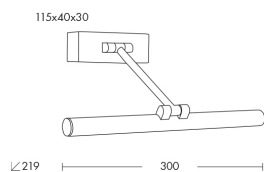

SAYA

SAY0010S

INDOOR Bathroom lamps

Description

SAYA - WALL LED 3K GOLD SAT 8W

Wall lamp with integrated LED source (3000K) available in three sizes and related powers. Metal body available in three finishes: white, satin gold and chrome. Adjustable arm attaching to the wall support (max 180°). It is suitable for oblique lighting of mirrors and paintings.

Product features

Etim group:	EG000027
Etim class:	EC002892
Installation:	Bathroom lamps
Material:	Aluminium
Colour:	Satin gold
Dimensions:	219 mm
Lamp holder:	OTHER
Source:	LED
Power:	8W
Gradations:	3000K
Light emission:	Direct
Nominal direct light beam:	600 lm
CRI:	>80
Power supply :	220-240V
Protection degree:	IP44
Insulation class:	II