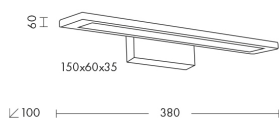

READ

REA001CR

INDOOR Bathroom lamps

Description

READ - WALL LED 3K CROMO 10W

Wall LED lamp (3000K). Available in three sizes and related powers. Very thin metal body (only 60mm high) available in chrome, white and black finishes. 180° light diffusion, suitable for mirrors and paintings lighting.

Product features

Etim group:	EG000027
Etim class:	EC002892
Installation:	Bathroom lamps
Material:	Metal
Colour:	Chrome
Dimensions:	380 x 100 x 60 mm
Lamp holder:	OTHER
Source:	LED
Power:	10W
Gradations:	3000K
Light emission:	Direct
Nominal direct light beam:	900 lm
CRI:	>80
Power supply :	220-240V
Protection degree:	IP20
Insulation class:	I