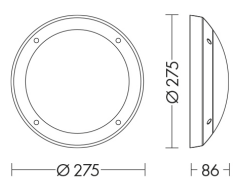

OBOE

OBO005B

OUTDOOR Ceiling lamps

Description

OUTDOOR WALL LAMP - OBOE

Outdoor (IP54) wall and ceiling luminaire, available with full light emissionor with eyelid, with E27 lamp holder that allows mounting the LED lamp. Die-castaluminium body, painted with polyester powders, highly resistant to UV rays and corrosion, polycarbonate diffuser. Available in three finishes (white, grey, anthracite). IP68 linear connectors for moisture protection and anti-condensation linear joints are available.

Product features

Etim group:	EG000027
Etim class:	EC002892
Installation:	Ceiling/wall lamps
Material:	Aluminium
Colour:	White
Dimensions:	Ø 275 x 86 mm
Net weight:	2.5 kg
Lamp holder:	E27
Source:	Bulb
Power:	2x75W
Light emission:	Direct/Indirect
Power supply :	220-240V
Protection degree:	IP54
Insulation class:	I