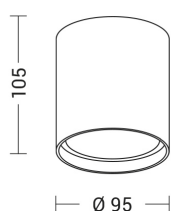

KUBA

KUB005GR

OUTDOOR Ceiling lamps

Description

KUBA - CEILING DOWNLIGHT - ROUND GU10

Outdoor (IP55) ceiling luminaire equipped with LED or with GU10 lamp holder that allows mounting the LED lamp (20W max). Die-cast aluminium body, painted with polyester powders, highly resistant to UV rays and corrosion and clear glass diffuser. Available in round or square shape, in three finishes (white, grey and anthracite) and in the LED version in two gradations (3000K and 4000K). IP68 linear connectors for moisture protection and anti-condensation linear joints are available.

Product features

Etim group:	EG000027
Etim class:	EC002892
Installation:	Ceiling lamps
Material:	Aluminium
Colour:	Grey
Dimensions:	Ø 90 x 105 mm
Net weight:	0.6 kg
Lamp holder:	GU10
Source:	LED bulb
Power:	1x7W
Light emission:	Direct
Beam angle:	34°
Power supply :	220-240V
Protection degree:	IP54
Insulation class:	I