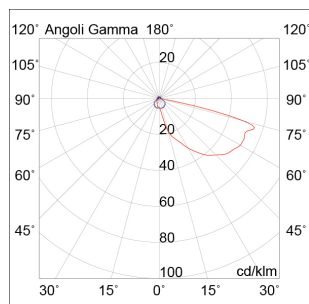

foro hole
60x96x65

Product features

Etim group:	EG000027
Etim class:	EC002892
Installation:	Wall recessed
Material:	Aluminium
Colour:	Anthracite
Dimensions:	75 x 107 x 65 mm
Hole:	60x96x55mm
Net weight:	0.3 kg
Lamp holder:	OTHER
Source:	LED
Power:	3W
Gradations:	3000K
Light emission:	Direct
Nominal direct light beam:	255 lm
Beam angle:	45°
CRI:	>80
Power supply :	220-240V
Protection degree:	IP65
Insulation class:	I