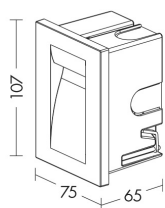

KORA

KOR001AN

OUTDOOR Wall recessed luminaire steplight

Description

KORA - RECESSED FLOODLIGHT OUTDOOR LED - VERTICAL

Outdoor (IP65) LED wall recessed luminaire steplight for plaster and stonework walls, suitable for indoor installation. Die-cast aluminium body, painted with polyester powders, highly resistant to UV rays and corrosion. LED protection cover in clear polycarbonate. Recessed box included, it can also be installed in connecting box 503 for stonework installation. Available as accessory to be ordered separately tool to recess the connecting box 503 in plasterboard. Integrated LED driver. Available in four finishes (anthracite, white, grey and corten), two gradations (3000K and 4000K) and in vertical or horizontal version. IP68 linear connectors for moisture protection and anti-condensation linear joints are available, to be ordered separately.

foro hole
60x96x65

Product features

Etim group:	EG000027
Etim class:	EC002892
Installation:	Wall recessed
Material:	Aluminium
Colour:	Anthracite
Dimensions:	75 x 107 x 65 mm
Hole:	60x96x55mm
Net weight:	0.3 kg
Lamp holder:	OTHER
Source:	LED
Power:	3W
Gradations:	3000K
Light emission:	Direct
Nominal direct light beam:	255 lm
Beam angle:	45°
CRI:	>80
Power supply :	220-240V
Protection degree:	IP65
Insulation class:	I