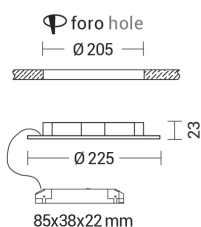

KIP

KIP206

INDOOR Ceiling recessed

Description

KIP - LED RECESSED DOWNLIGHT 18W 4000K - ROUND LARGE

Round or square LED SMD downlight, very slim. Aluminium body and PVC diffuser. Available in three sizes and related powers and in two gradations (3000K and 4000K). Remote LED driver supplied.

Product features

Etim group:	EG000027
Etim class:	EC001744
Installation:	Ceiling recessed
Material:	Aluminium
Colour:	White
Dimensions:	Ø 225 x 23 mm
Hole:	205mm
Net weight:	0.3 kg
Lamp holder:	OTHER
Source:	LED
Power:	18W
Gradations:	4000K
Light emission:	Direct
Nominal direct light beam:	1475 lm
Beam angle:	120°
CRI:	>80
Power supply :	220-240V
Protection degree:	IP20
Insulation class:	II