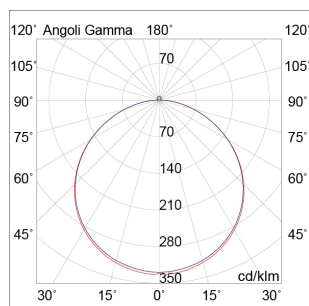

KIP

KIP206

INDOOR Ceiling recessed

Description

KIP - LED RECESSED DOWNLIGHT 18W 4000K - ROUND LARGE

Round or square LED SMD downlight, very slim. Aluminium body and PVC diffuser. Available in three sizes and related powers and in two gradations (3000K and 4000K). Remote LED driver supplied.

Product features

Etim group:	EG000027
Etim class:	EC001744
Installation:	Ceiling recessed
Material:	Aluminium
Colour:	White
Dimensions:	Ø 225 x 23 mm
Hole:	205mm
Net weight:	0.3 kg
Lamp holder:	OTHER
Source:	LED
Power:	18W
Gradations:	4000K
Light emission:	Direct
Nominal direct light beam:	1475 lm
Beam angle:	120°
CRI:	>80
Power supply :	220-240V
Protection degree:	IP20
Insulation class:	II