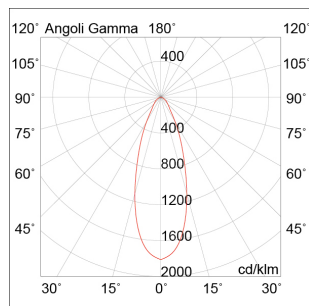

ICON

IC0001

OUTDOOR Ceiling recessed

Description

ICON - LED RECESSED 9W IP65 3K - SMALL

Outdoor (IP65) downlight LED, for plaster and stonework walls. Die-cast aluminum structure, painted with polyester powders, highly resistant to UV rays and corrosion. Remote LED driver supplied. Available in two sizes and related powers and two gradations (3000K and 4000K). IP68 linear connectors for moisture protection and anti-condensation linear joints are available.

Product features

Etim group:	EG000027
Etim class:	EC001744
Installation:	Ceiling recessed
Material:	Aluminium
Colour:	White
Dimensions:	Ø 100 x 60 mm
Hole:	90mm
Net weight:	0.3 kg
Lamp holder:	OTHER
Source:	LED
Power:	9W
Gradations:	3000K
Light emission:	Direct
Nominal direct light beam:	1400 lm
Beam angle:	38°
CRI:	>80
Power supply :	220-240V
Life time:	50000h
Macadam:	SDMC3
Protection degree:	IP65
Resistance to fracture:	IK05
Insulation class:	II