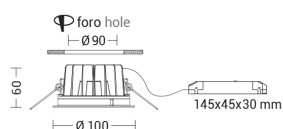

ICON

IC0001

OUTDOOR Ceiling recessed

Description

ICON - LED RECESSED 9W IP65 3K - SMALL

Outdoor (IP65) downlight LED, for plaster and stonework walls. Die-cast aluminum structure, painted with polyester powders, highly resistant to UV rays and corrosion. Remote LED driver supplied. Available in two sizes and related powers and two gradations (3000K and 4000K). IP68 linear connectors for moisture protection and anti-condensation linear joints are available.

Product features

Etim group:	EG000027
Etim class:	EC001744
Installation:	Ceiling recessed
Material:	Aluminium
Colour:	White
Dimensions:	Ø 100 x 60 mm
Hole:	90mm
Net weight:	0.3 kg
Lamp holder:	OTHER
Source:	LED
Power:	9W
Gradations:	3000K
Light emission:	Direct
Nominal direct light beam:	1400 lm
Beam angle:	38°
CRI:	>80
Power supply :	220-240V
Life time:	50000h
Macadam:	SDMC3
Protection degree:	IP65
Resistance to fracture:	IK05
Insulation class:	II