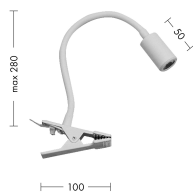

FRINGE

FRI003B

INDOOR Table lamps

Description

CLAMP LAMP LED 3K WHITE 3W - FRINGE

LED reading adjustable lamp (3000K) available for wall installation, for table with base or with clamp that allows to position the lamp on shelves, shelves or racks. Wall version available with circular wall support featuring the switch, or with adjustable luminaire and rectangular support with USBport that allows recharging one's devices. The flexible arm is covered with a shrink sheath in black finish for the coloured versions, in white finish for the white version, adjustable to one's liking. Narrow beamangle that makes it the perfect product for bedrooms installation, both in residential and in hotel spaces. Available in five finishes (white, black, red, yellow and satin gold).

Product features

Etim group:	EG000027
Etim class:	EC000302
Installation:	Table lamps
Material:	Metal
Colour:	White
Dimensions:	100 x 280 mm
Lamp holder:	OTHER
Source:	LED
Power:	3W
Gradations:	3000K
Light emission:	Direct
Nominal direct light beam:	180 lm
CRI:	>80
Power supply :	220-240V
Protection degree:	IP20
Insulation class:	II