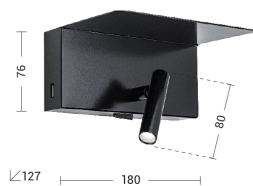

## FRI002B

INDOOR Wall lamps

#### FRINGE - WALL LED 3K WHITE 3W - USB

LED reading adjustable lamp (3000K) available for wall installation, for table with base or with clamp that allows to position the lamp on shelves, shelves or racks. Wall version available with circular wall support featuring the switch, or with adjustable luminaire and rectangular support with USBport that allows recharging one's devices. The flexible arm is covered with a shrink sheath in black finish for the coloured versions, in white finish for the white version, adjustable to one's liking. Narrow beamangle that makes it the perfect product for bedrooms installation, both in residential and in hotel spaces. Available in five finishes (white, black, red, yellow and satin gold).

### Product features

Etim group:	EG000027
Etim class:	EC002892
Installation:	Wall lamps
Material:	Metal
Colour:	White
Dimensions:	180 x 127 x 76 mm
Lamp holder:	OTHER
Source:	LED
Power:	3W
Gradations:	3000K
Light emission:	Direct
Nominal direct light beam:	180 lm
CRI:	>80
Power supply :	220-240V
Protection degree:	IP20
Insulation class:	II